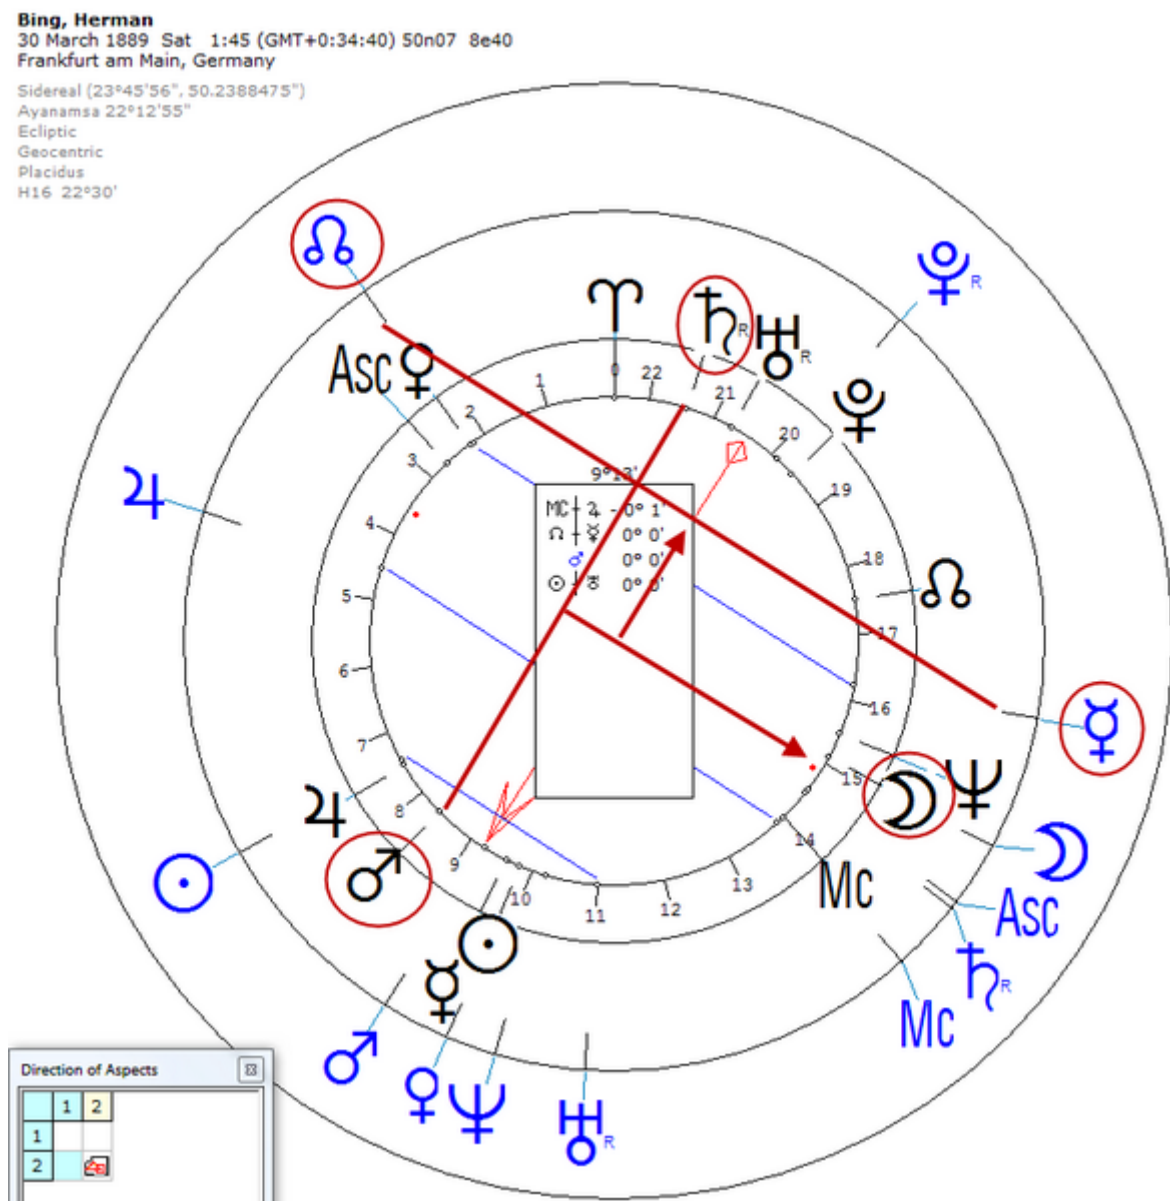

Bing, Herman

30 March 1889 at 01:45 (= 01:45 AM)Frankfurt am Main, Germany,
50n07, 8e40

German-American character actor and voice actor.

<https://www.astro.com/astro-databank/Bing,_Herman>

Death by Suicide 9 January 1947 in Los Angeles.

Lunar Return (Harmonic 16)

Lunar ♀/♁ = ♂_n/♃_n = ☾_n